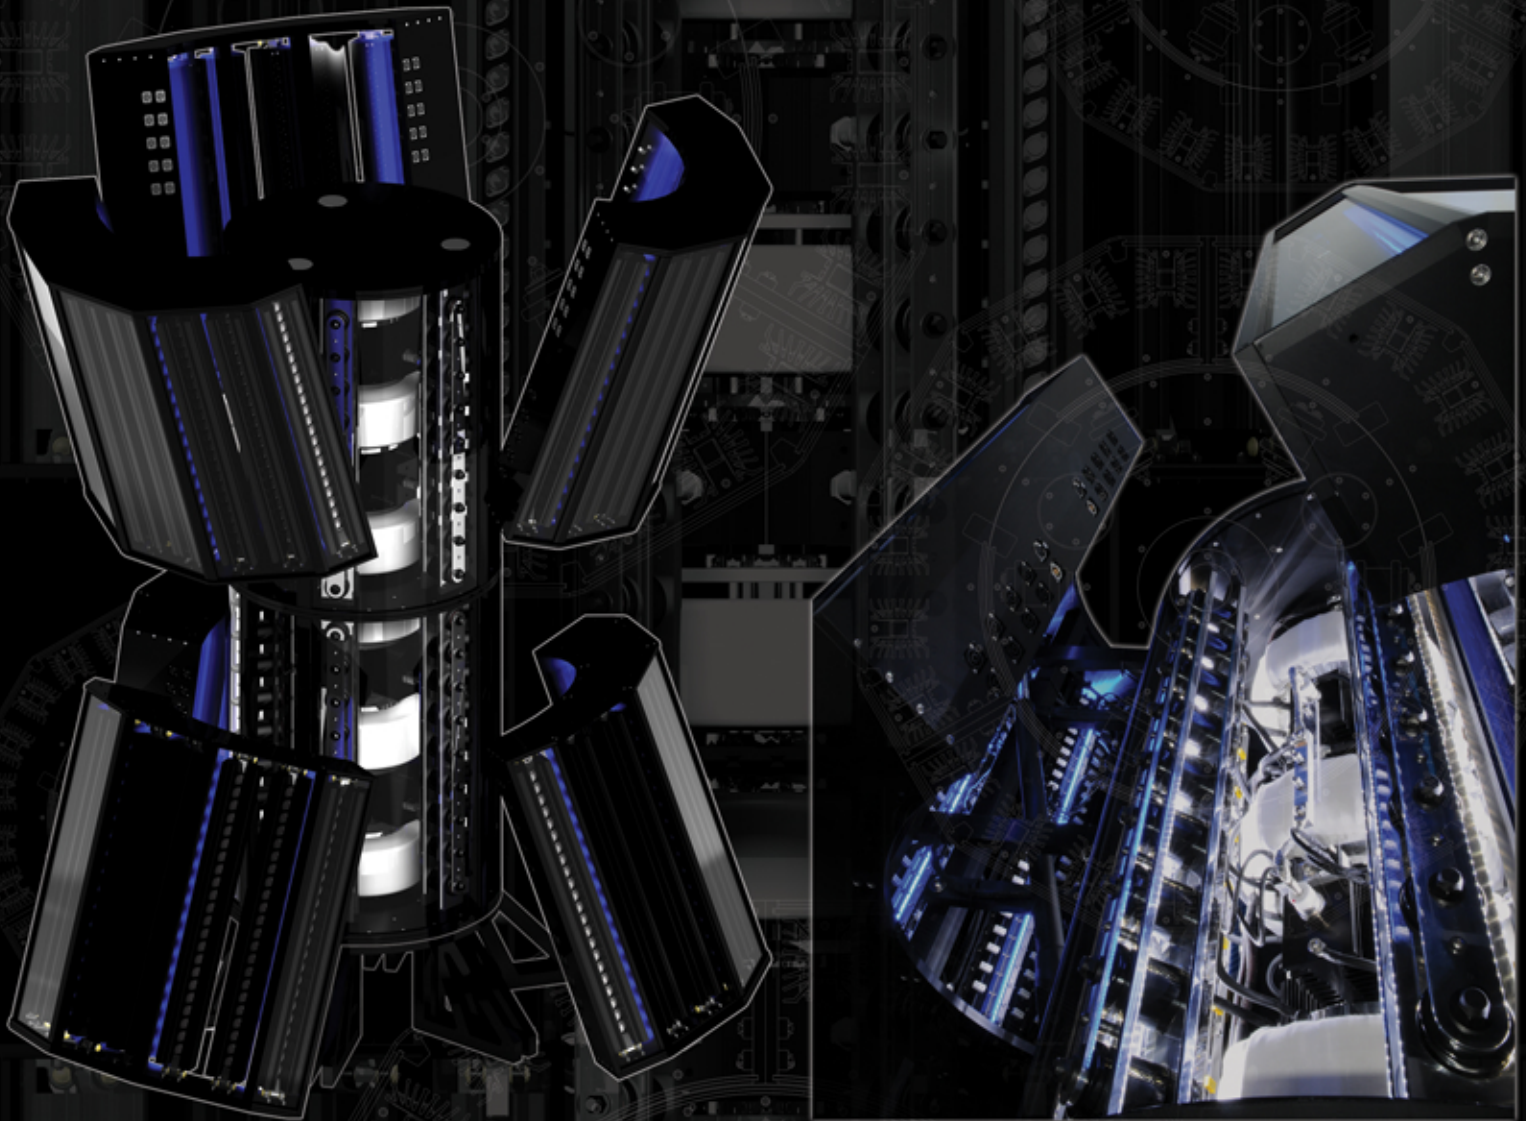

The external structure is made of aircraft aluminum and the openings or connections are not visible from the outside, and if he or it is switched on, we feel the "Phoenix from the ashes" equivalent – the spectacular act of awakening, which you just have to experience personally. When turned off, it is an impressive black 12-sided prism 1.25 x 1.9 x 1.25 m (4.1 x 6.2 x 4.1 ft), 1,500 kg (3,307 lb), but its structure changes completely once the device is turned on 1.85 x 2.5 x 1.85 m (6 x 8.2 x 6 ft). It is divided into six distinct sections to reveal all the electronics at a glance. Suddenly you have the impression that you are looking into the technology space.

This unquestionably gorgeous state of the Art Amp features six 30 kW triple-insulated toroidal transformers, 2,112 high current bipolar transistors, half a dozen fan coolers to keep running temperature under control, 24 analog (RCA/XLR) inputs and six digital, 12 output channels, and 192 speakON connections. It's capable of producing an awe-inspiring 160,000-watts max of power (the specs show output configurations of 2 x 60,000 W rms, 6 x 20,000 W rms or 12 x 10,000 W rms - tot 120.000 watts), available in 3 different versions, both in terms of size and performance, assembled to order and lifetime warranty against failures arising through faulty workmanship and materials.